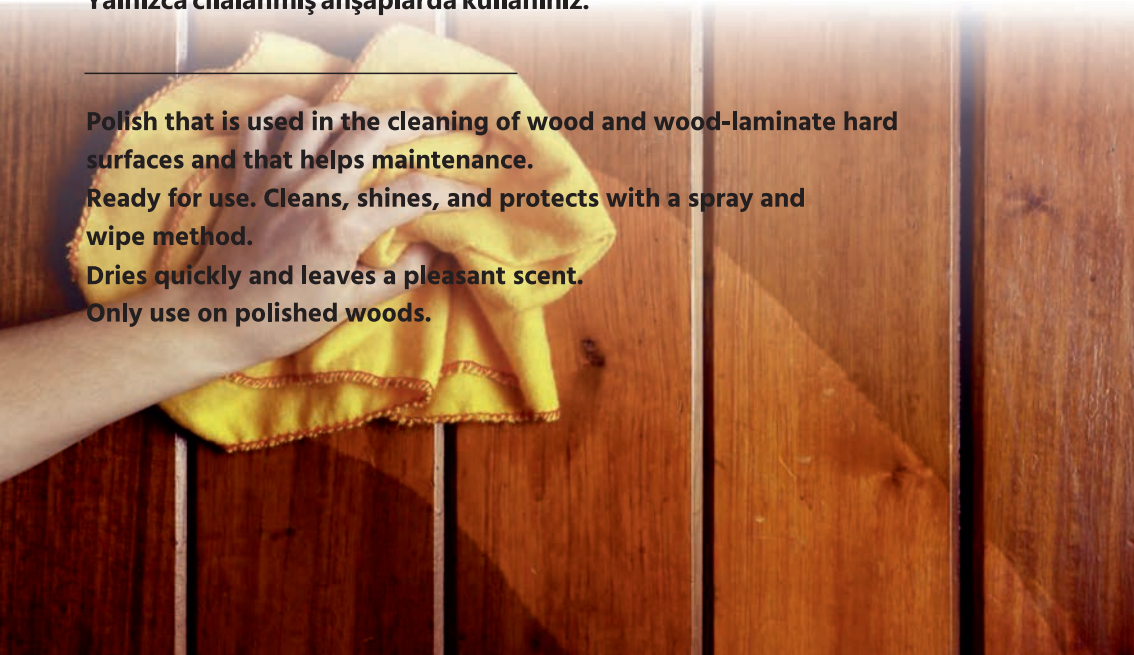

Mobilya Cilası Furniture Polish

Ahşap ve ahşap laminant sert yüzeylerin temizliğinde kullanılan ve bakımını sağlayan ciladır.

Kullanıma hazırdır. Püskürt ve sil yöntemi ile temizler parlatır ve koruma sağlar.

Hızlı kurur ve hoş koku verir.

Yalnızca cilalanmış ahşaplarda kullanınız.

Polish that is used in the cleaning of wood and wood-laminate hard surfaces and that helps maintenance.

Ready for use. Cleans, shines, and protects with a spray and wipe method.

Dries quickly and leaves a pleasant scent.

Only use on polished woods.