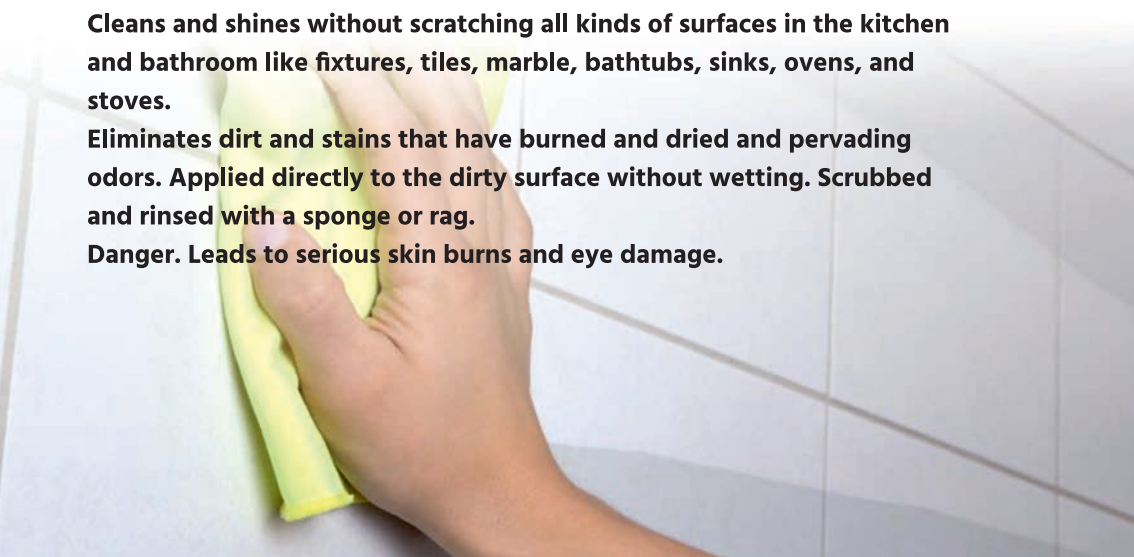

Removes lime and rust that accumulates on sensitive surfaces like showers, bathtubs, bathrooms, fixtures, ceramics, and enamel without having to scour down.

Pour on the area you wish to clean. Wait a couple minutes for the product to spread. Lightly scrub with the help of a sponge or brush.

Tehlike. Ciddi cilt yanıklarına ve göz hasarına yol açar.

Cleans and shines without scratching all kinds of surfaces in the kitchen and bathroom like fixtures, tiles, marble, bathtubs, sinks, ovens, and stoves.

Eliminates dirt and stains that have burned and dried and pervading odors. Applied directly to the dirty surface without wetting. Scrubbed and rinsed with a sponge or rag.

Danger. Leads to serious skin burns and eye damage.