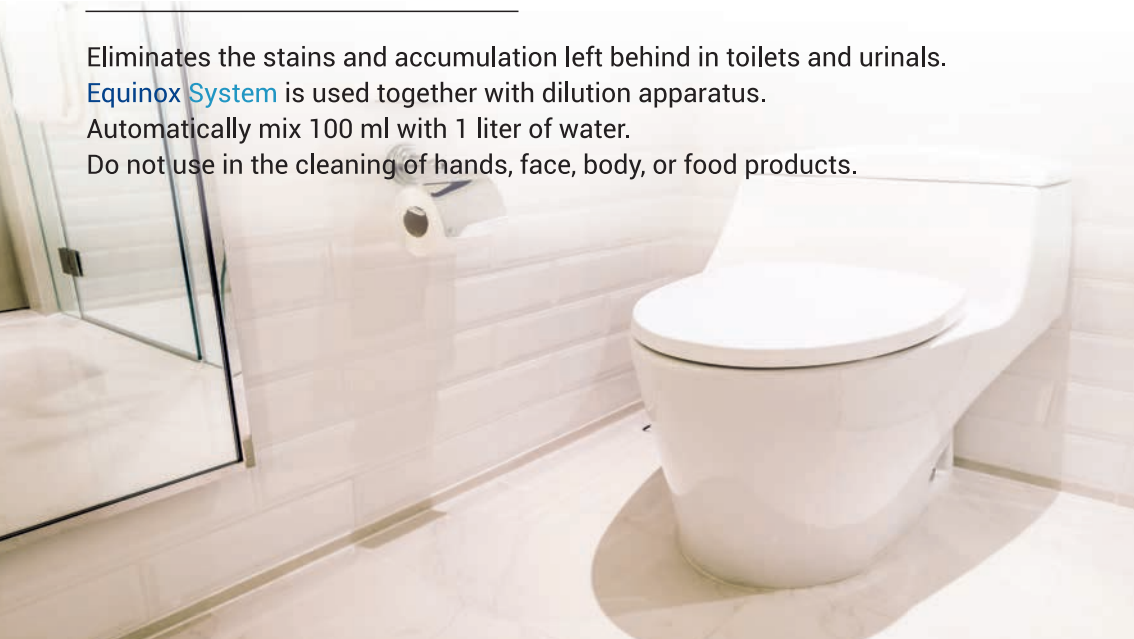

---

Eliminates the stains and accumulation left behind in toilets and urinals.  
[Equinox System](#) is used together with dilution apparatus.  
Automatically mix 100 ml with 1 liter of water.  
Do not use in the cleaning of hands, face, body, or food products.